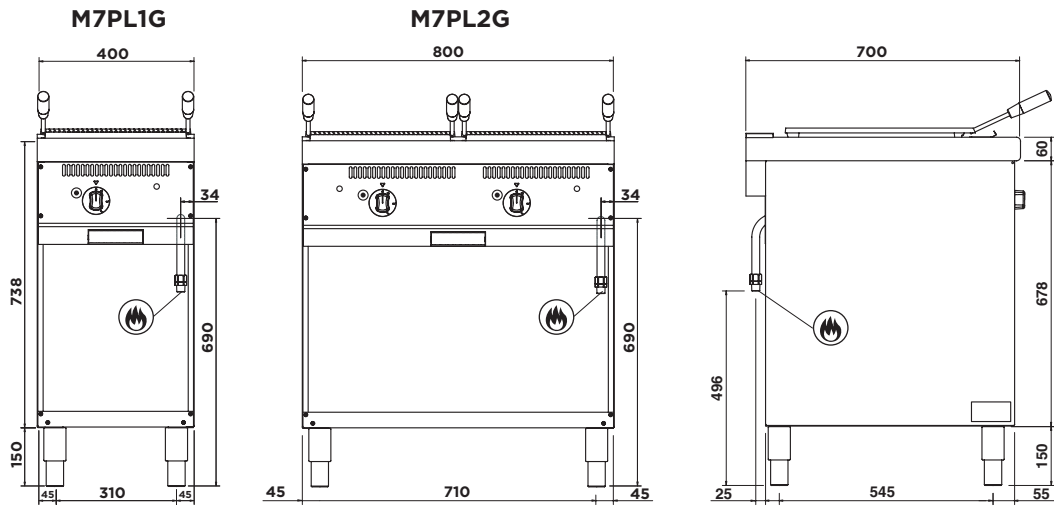

EMME 7

EMME

GRIGLIA LAVICA GAS

GAS LAVA STONE GRILL

1/2" GC

MADE IN ITALY

GIGA
GRANDI CUCINE

0114 REV 00